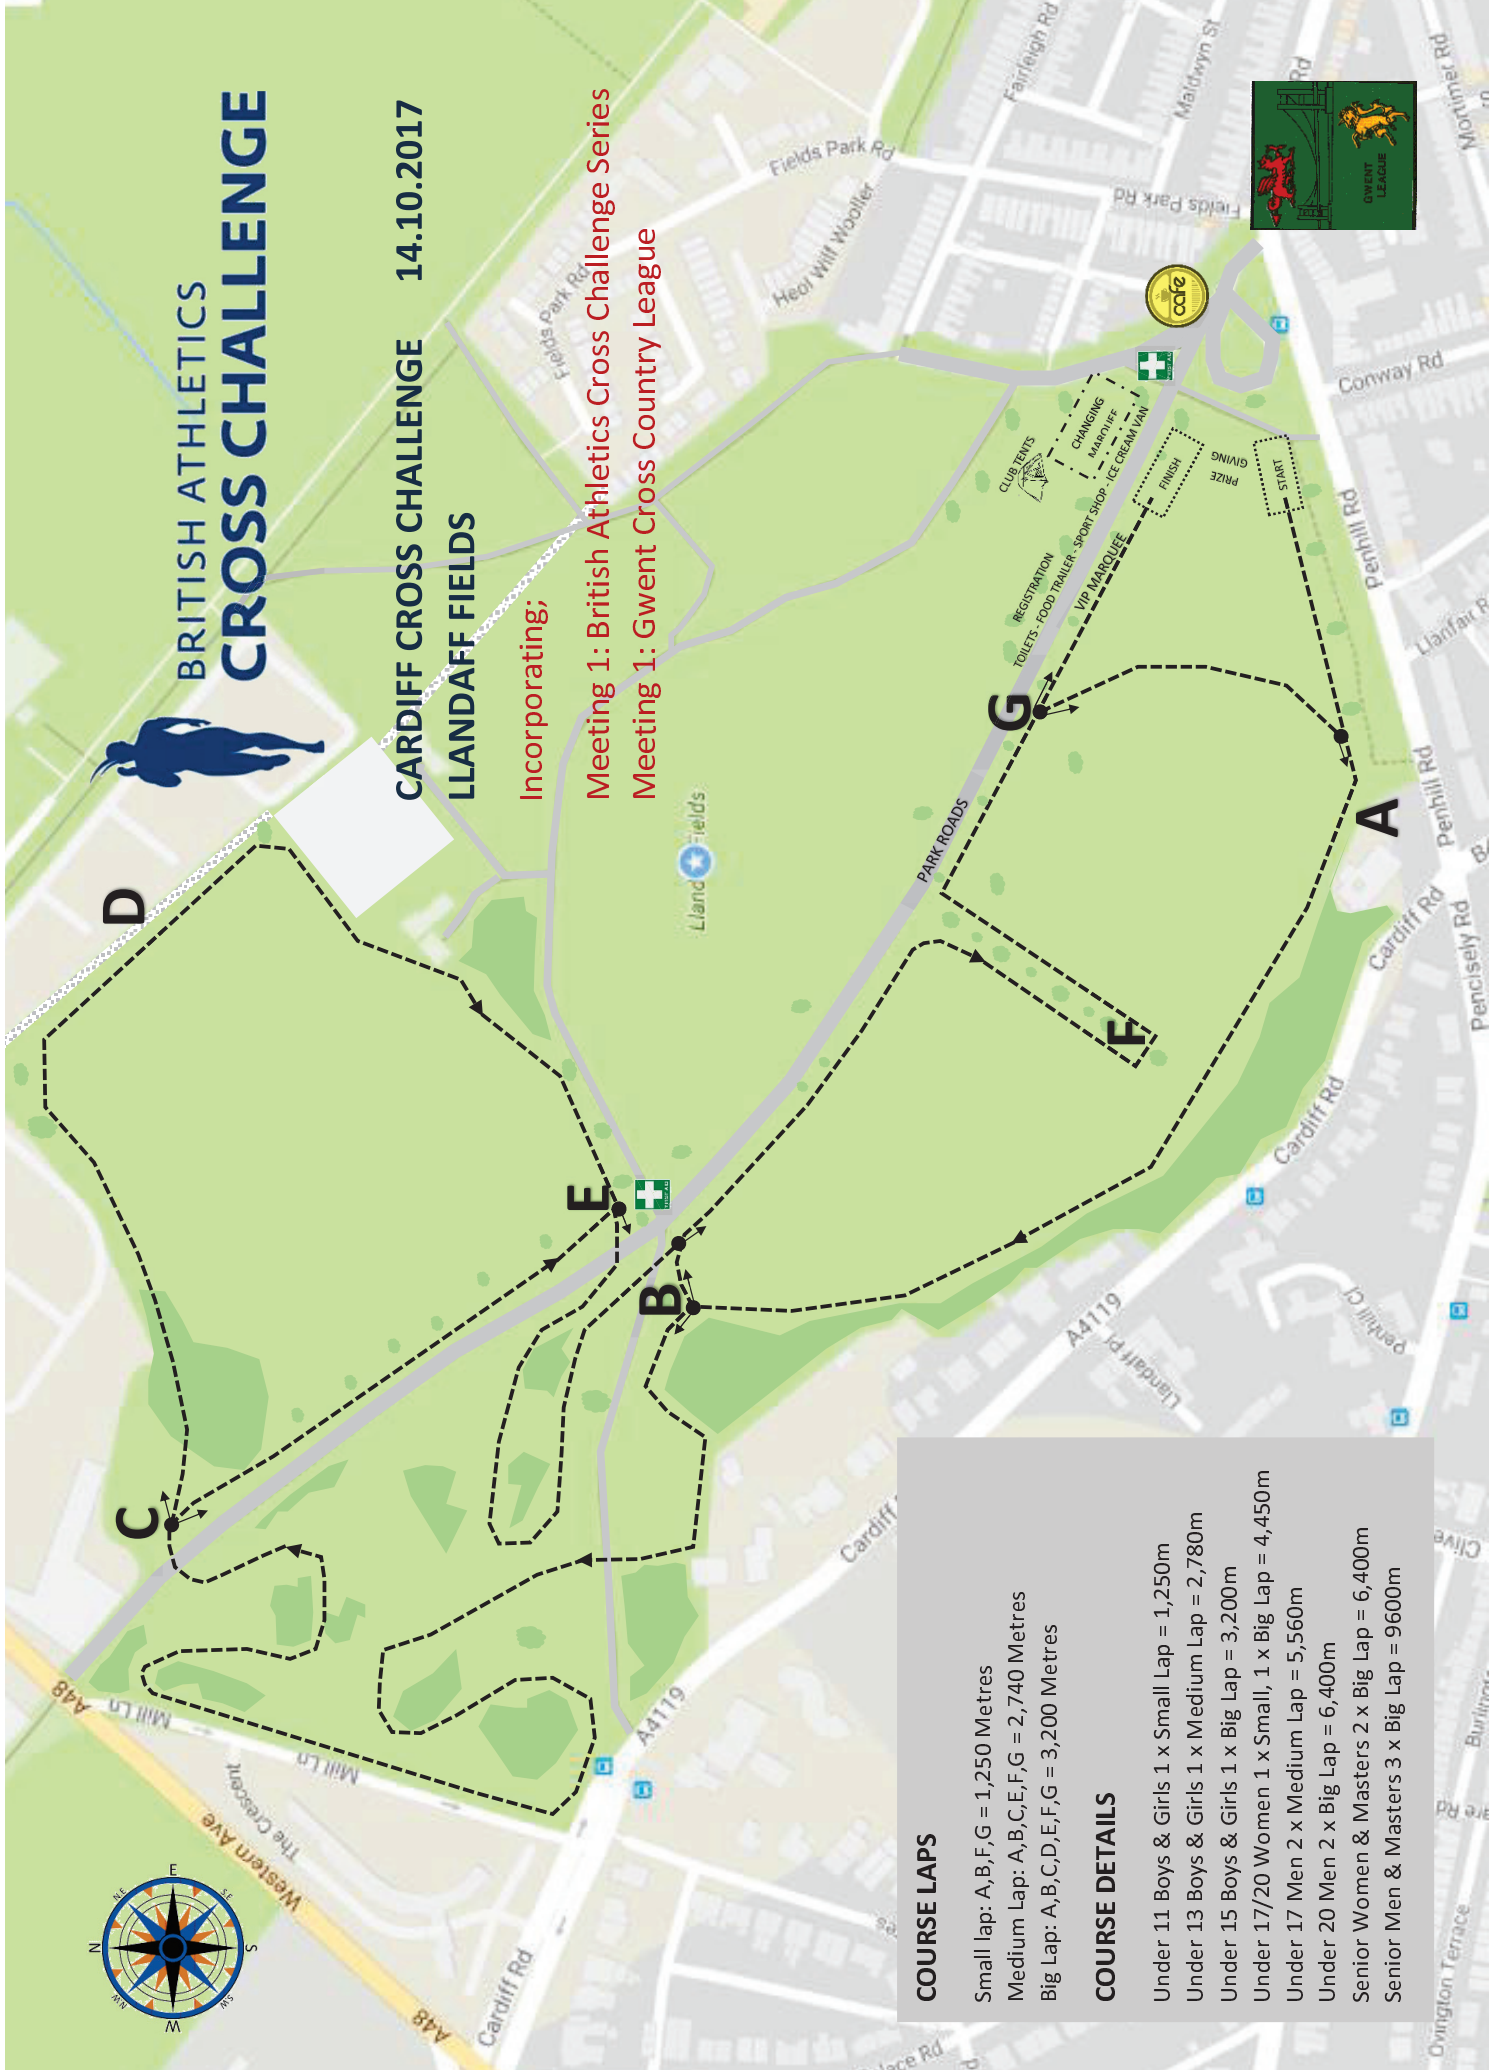

BRITISH ATHLETICS CROSS CHALLENGE

CARDIFF CROSS CHALLENGE 14.10.2017
LLANDAFF FIELDS

Incorporating;

Meeting 1: British Athletics Cross Challenge Series

Meeting 1: Gwent Cross Country League

COURSE LAPS

- Small Lap: A, B, F, G = 1,250 Metres
- Medium Lap: A, B, C, E, F, G = 2,740 Metres
- Big Lap: A, B, C, D, E, F, G = 3,200 Metres

COURSE DETAILS

- Under 11 Boys & Girls 1 x Small Lap = 1,250m
- Under 13 Boys & Girls 1 x Medium Lap = 2,780m
- Under 15 Boys & Girls 1 x Big Lap = 3,200m
- Under 17/20 Women 1 x Small, 1 x Big Lap = 4,450m
- Under 17 Men 2 x Medium Lap = 5,560m
- Under 20 Men 2 x Big Lap = 6,400m
- Senior Women & Masters 2 x Big Lap = 6,400m
- Senior Men & Masters 3 x Big Lap = 9600m