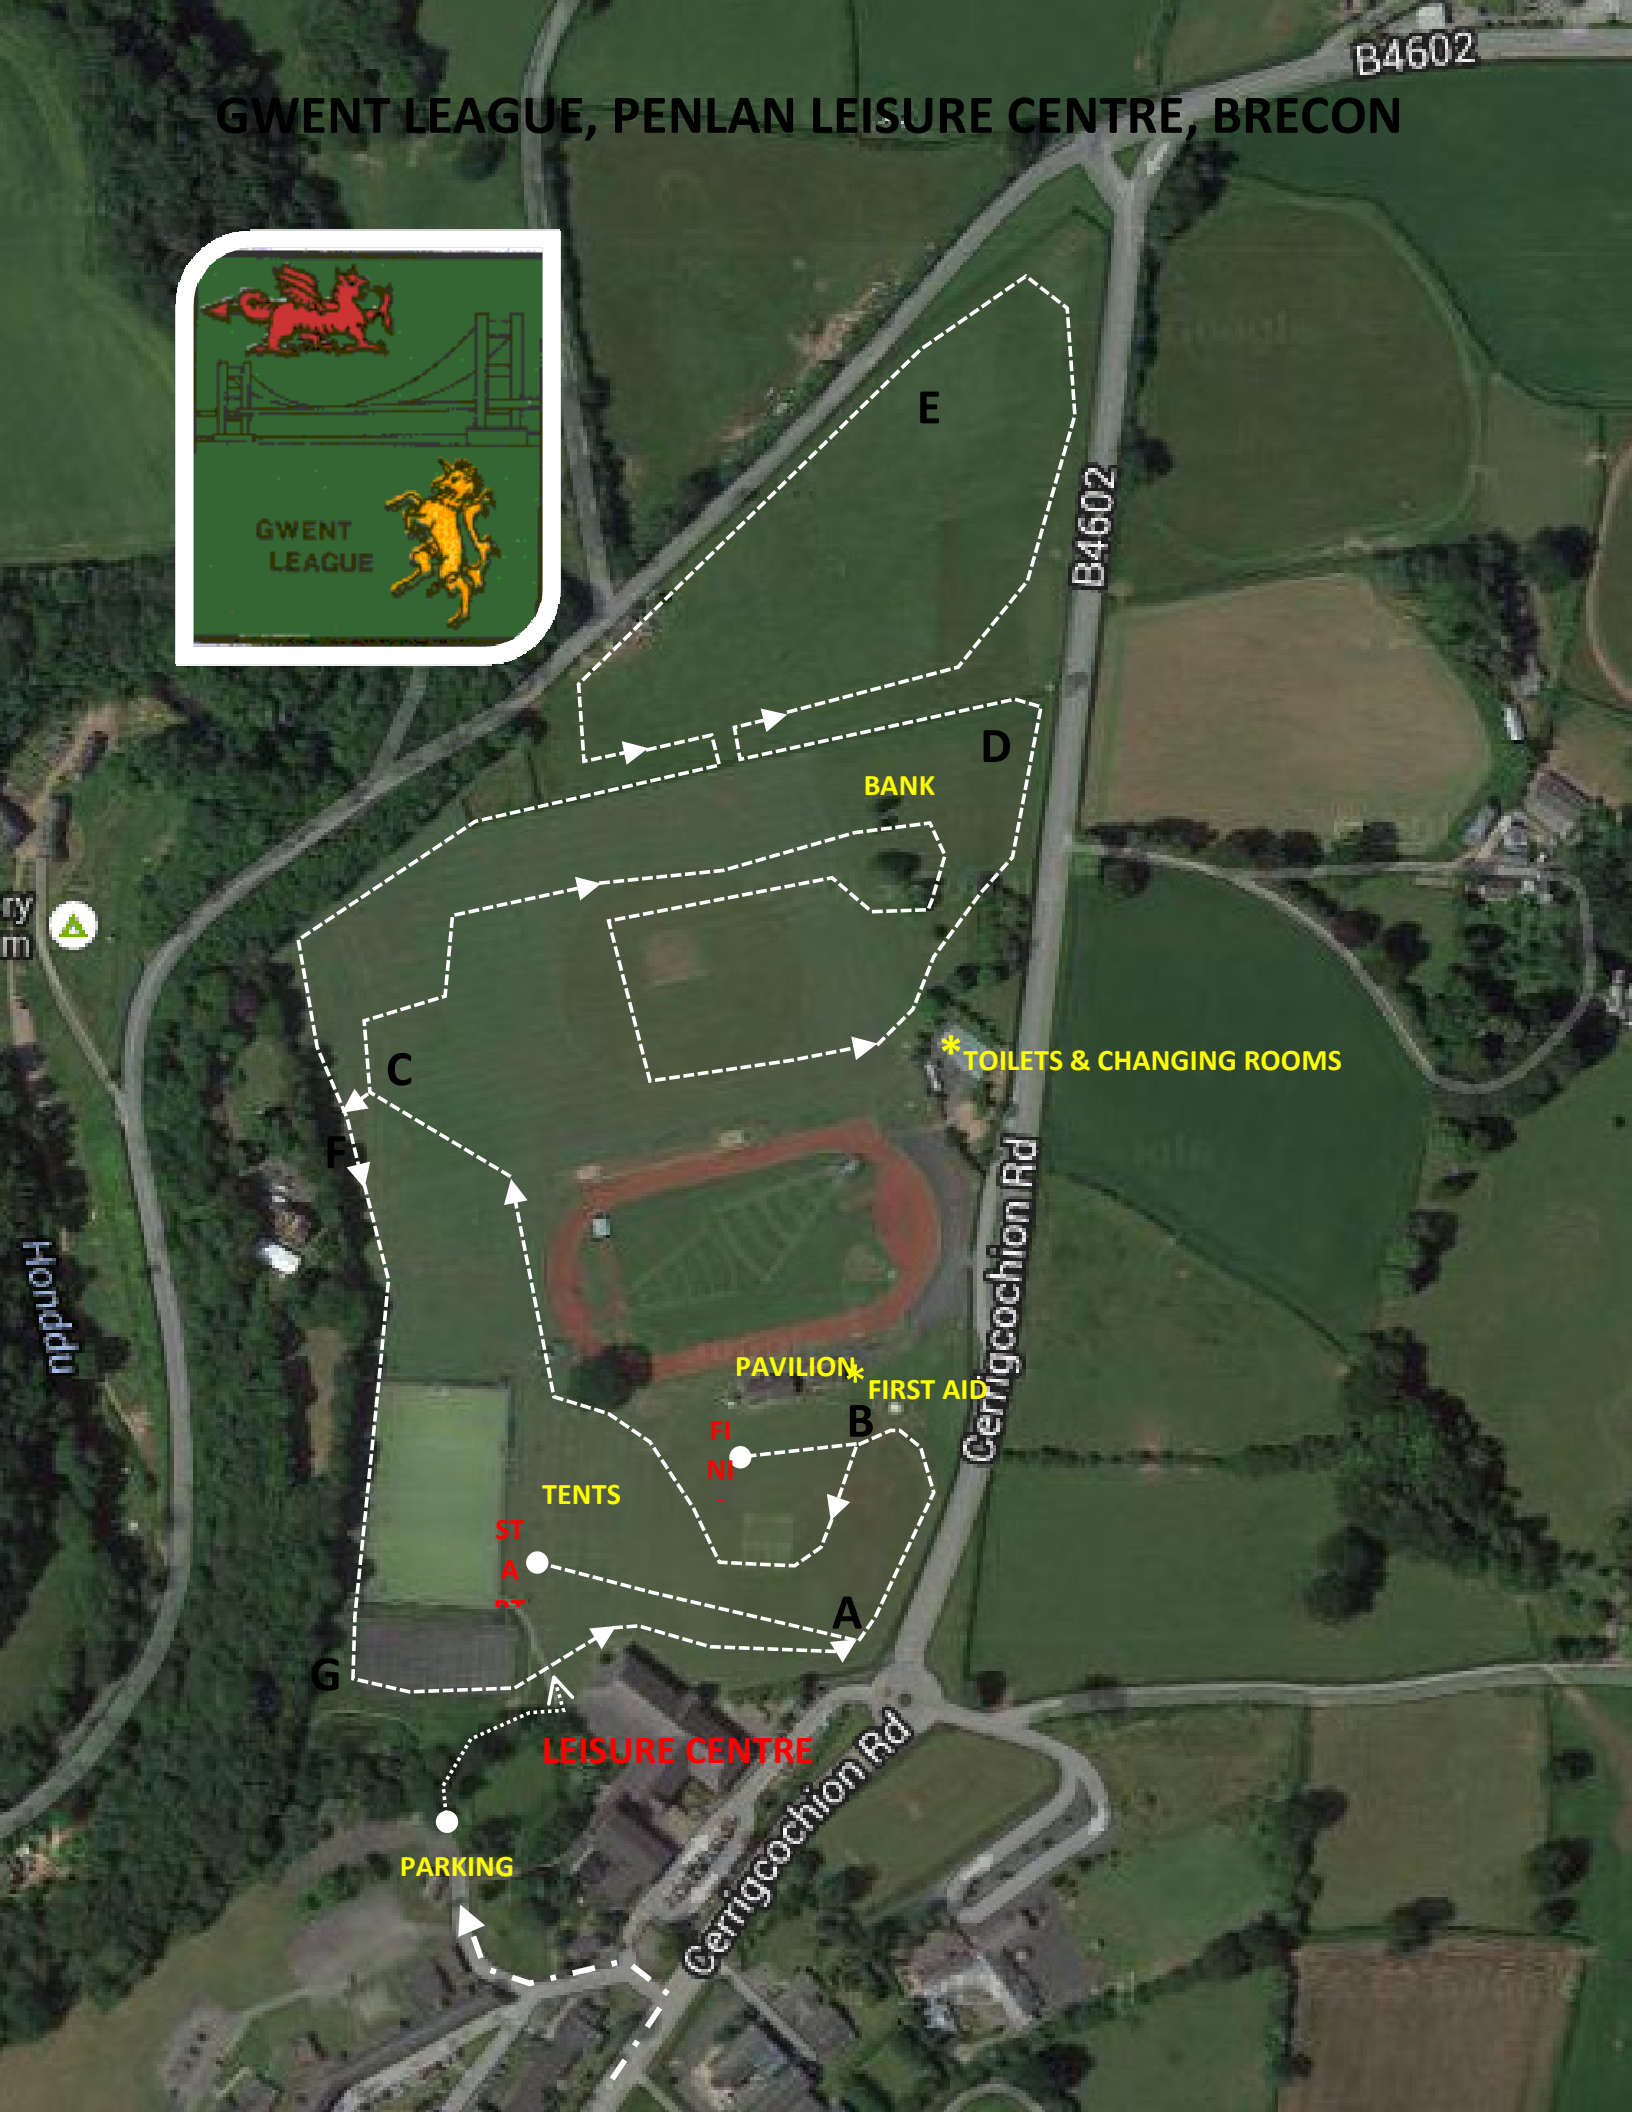

# GWENT LEAGUE, PENLAN LEISURE CENTRE, BRECON

B4602

B4602

E

D

BANK

\*TOILETS & CHANGING ROOMS

C

F

PAVILION\*

FIRST AID

FINISH

B

TENTS

START

A

G

LEISURE CENTRE

PARKING

Cerrigcochion Rd

Honddu

ry  
m