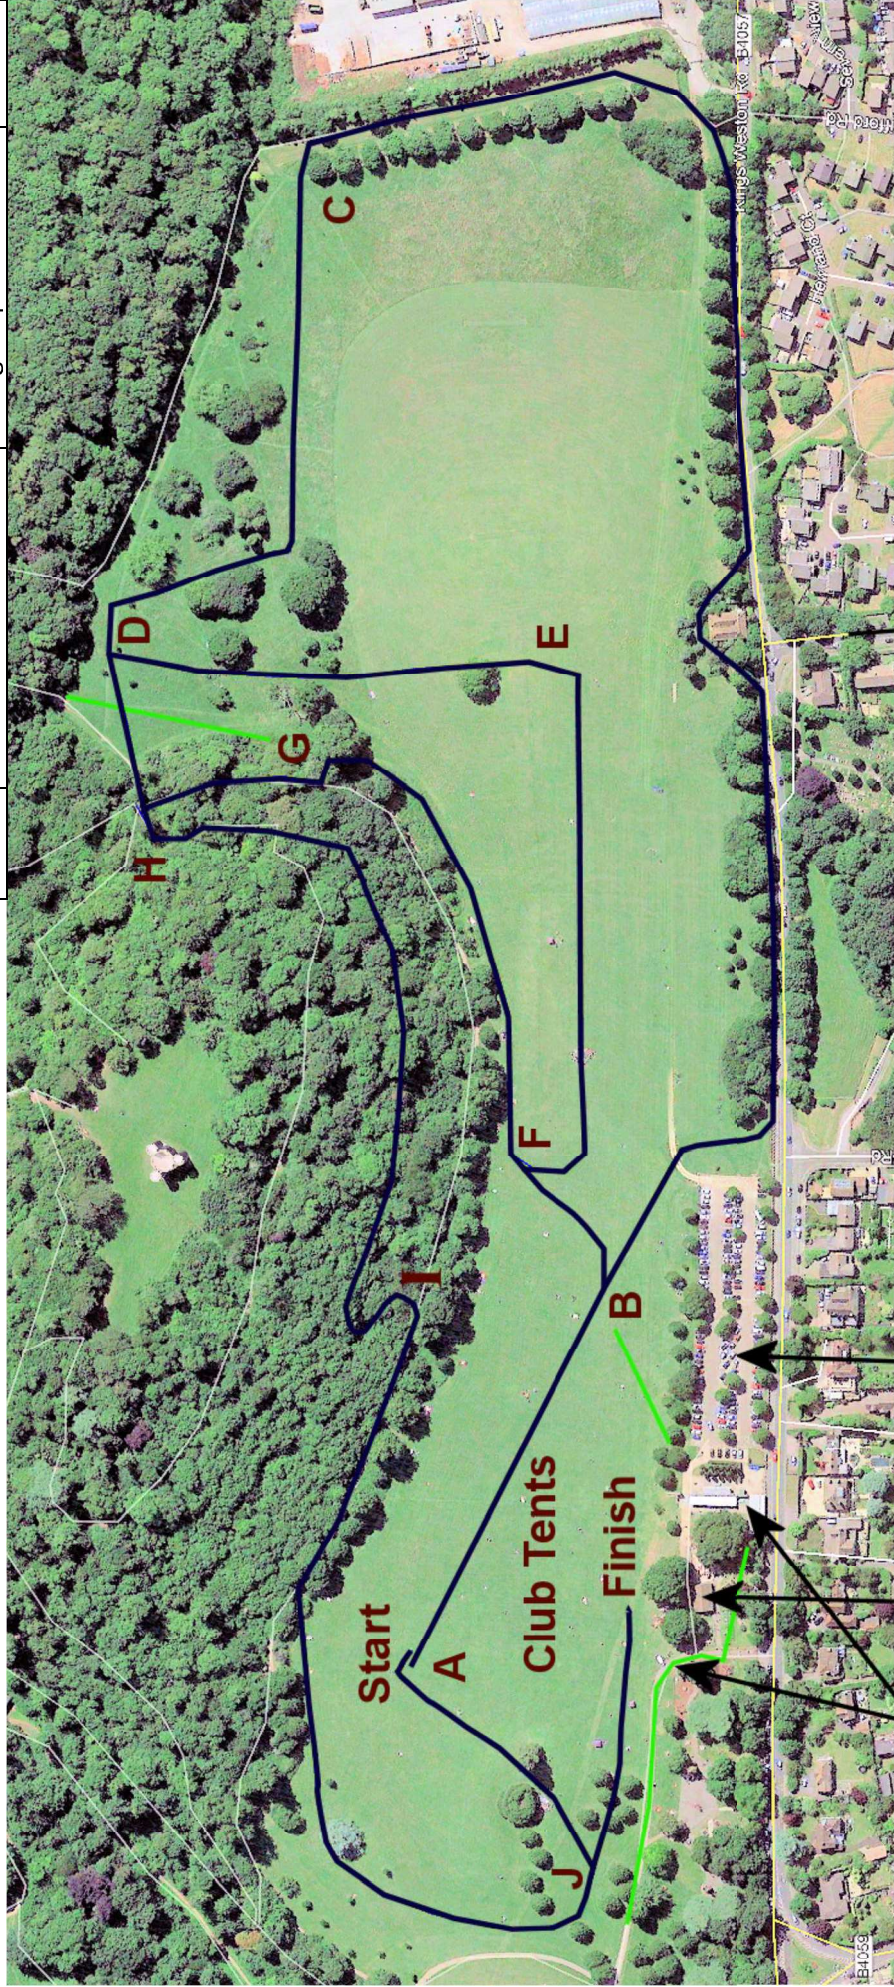

Gwent League, Blaise Castle, Saturday 3rd March 2018

Small Lap	A - B - F - G - H - I - J - (A or Finish)	1600m
Medium Lap	A - B - C - D - H - I - J - (A or Finish)	2400m
Large Lap	A - B - C - D - E - F - G - H - I - J - (A or Finish)	3100m

Presentations	U11G, U1B, U13G, U13B	1:25
	U1G, U17W, U20W	2:10
	U17M, U20M	3:30

11:50	U11 Girls	1 Small Lap	1600m
12:00	U11 Boys	1 Small Lap	1600m
12:10	U13 Girls	1 Medium Lap	2400m
12:25	U13 Boys	1 Medium Lap	2400m
12:40	U15 Girls	1 Small + 1 Medium Lap	4000m
1:00	U15 Boys	1 Small + 1 Medium Lap	4000m
1:20	U17/U20 Women	1 Small + 1 Large Lap	4700m
1:50	Senior Women + Masters	2 Large Laps	6200m
2:30	U17/U20 Men	1 Medium + 1 Large Lap	5500m
3:00	Senior Men	3 Large Laps	9300m

Toilets

Main Car Park

Long Cross

Club House: Presentations at front

Registration at side (team managers only)

Beware! Green Man Ultramarathon Runners Crossing (Cafe - B - F - G - D)